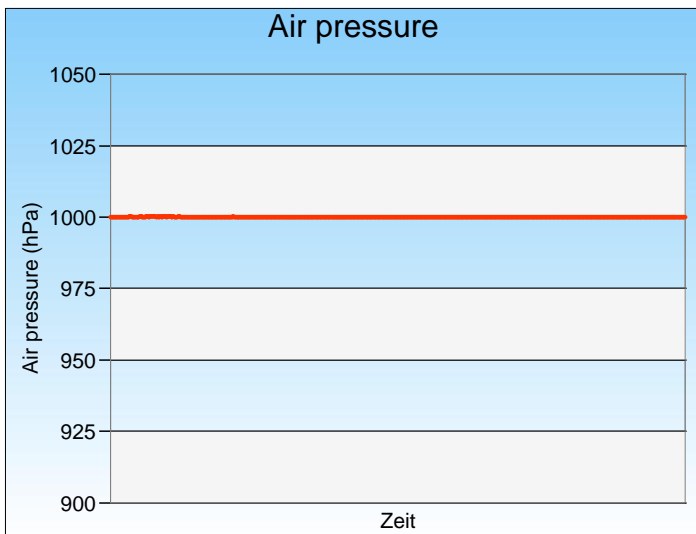

Weather qualifying 2

-Reg.No.: C-Z-DTM-INT-009

18.05.2019, 11:50:00 - 12:05:00