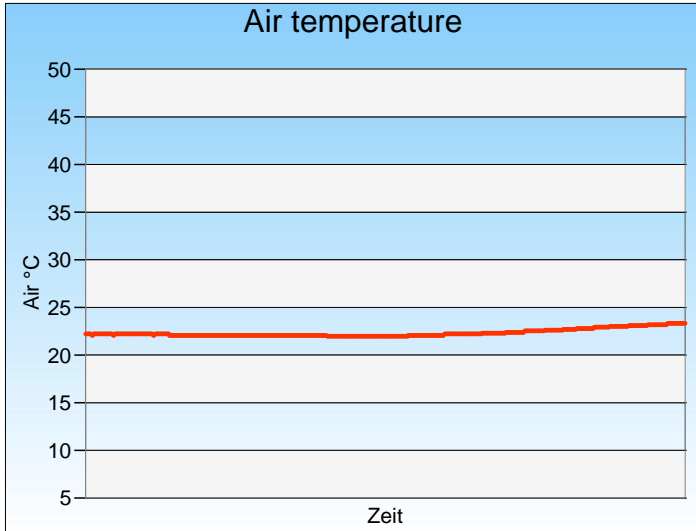

Weather qualifying 2

-Reg.No.: C-Z-DTM-INT-009

18.05.2019, 11:50:00 - 12:05:00