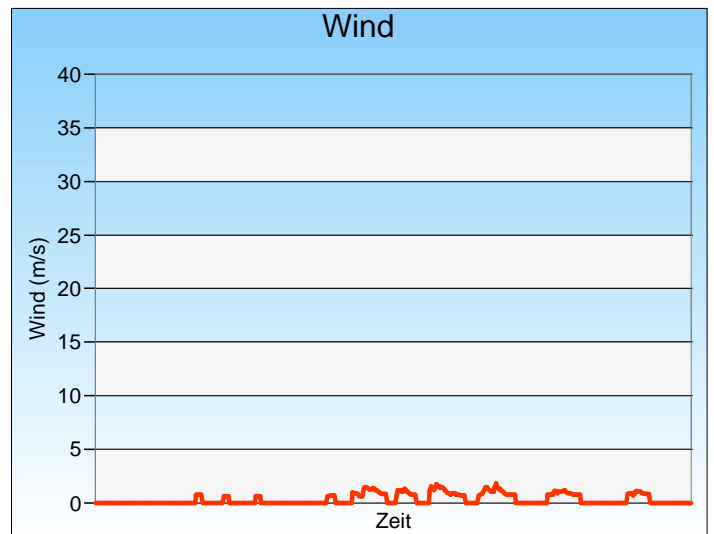

Weather qualifying 2

-Reg.No.: C-Z-DTM-INT-009

18.05.2019, 11:50:00 - 12:05:00