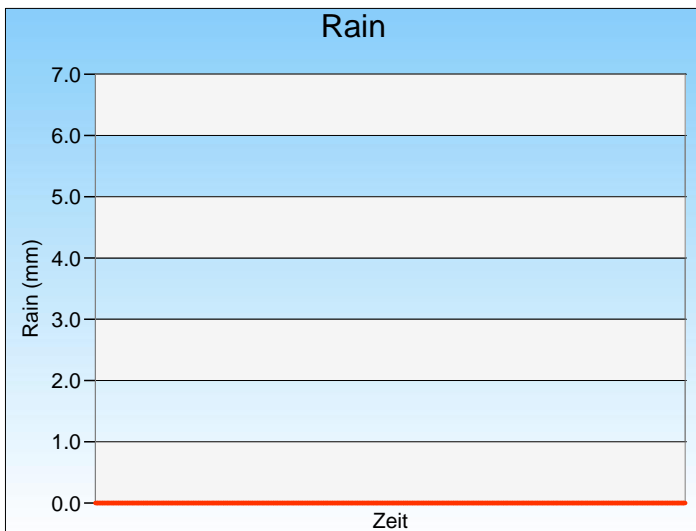

Weather qualifying 2

-Reg.No.: C-Z-DTM-INT-009

18.05.2019, 11:50:00 - 12:05:00