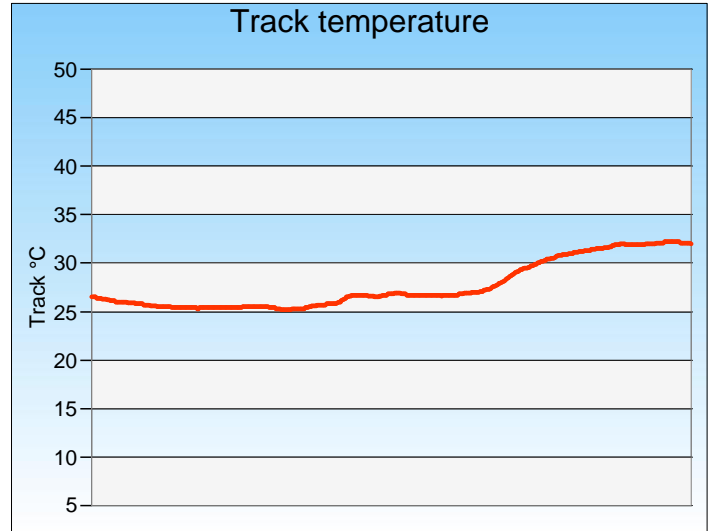

Weather qualifying 2

-Reg.No.: C-Z-DTM-INT-009

18.05.2019, 11:50:00 - 12:05:00