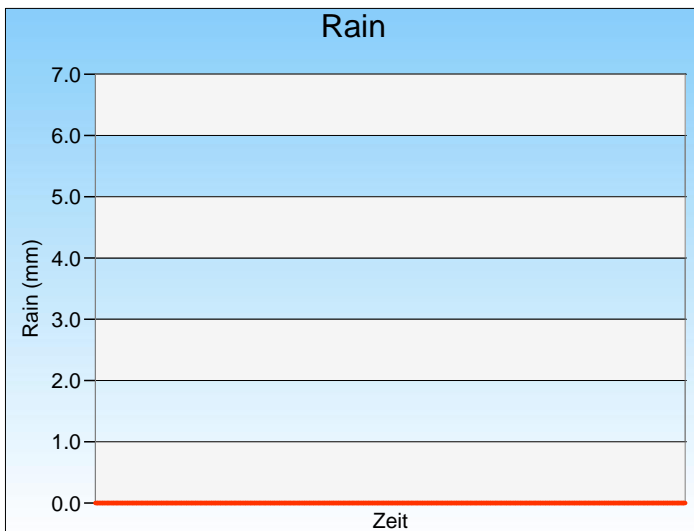

Weather qualifying 1

-Reg.No.: C-Z-DTM-INT-009

18.05.2019, 09:00:00 - 9:15:00