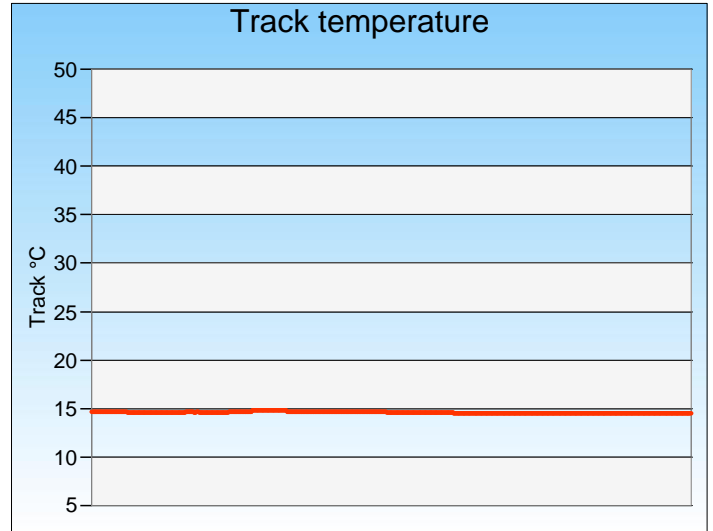

Weather qualifying 1

-Reg.No.: C-Z-DTM-INT-009

18.05.2019, 09:00:00 - 9:15:00