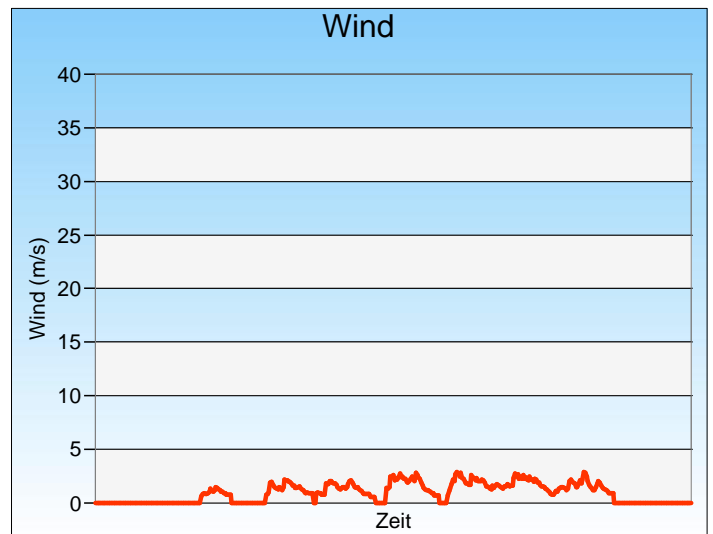

DTM Zolder

Circuit Zolder, length 4000 m

17. -19.05.2019

Porsche Carrera Cup Benelux

PORSCHE

**CARRERA CUP
BENELUX**

Weather qualifying 1

-Reg.No.: C-Z-DTM-INT-009

18.05.2019, 09:00:00 - 9:15:00

Weather: