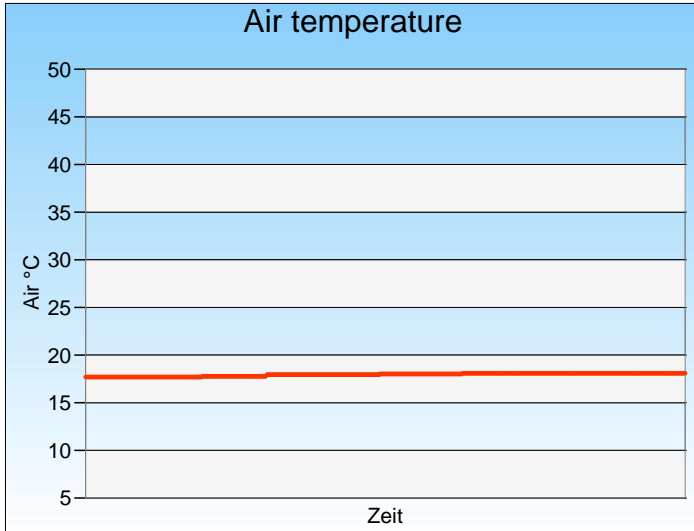

Weather qualifying 1

-Reg.No.: C-Z-DTM-INT-009

18.05.2019, 09:00:00 - 9:15:00