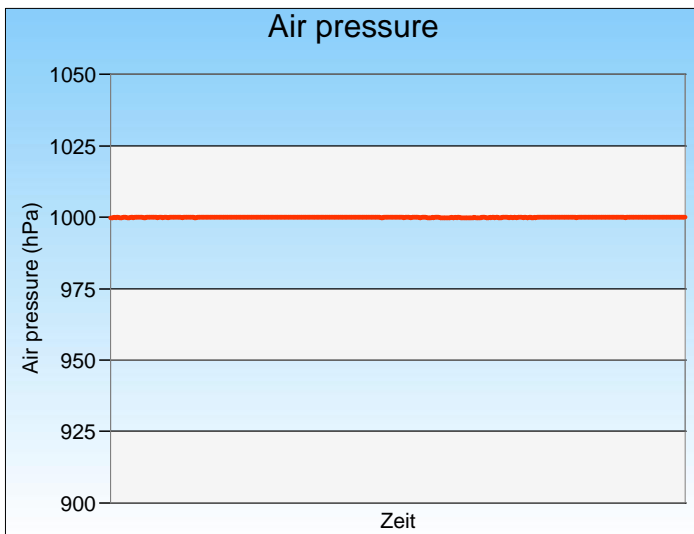

Weather qualifying 1

-Reg.No.: C-Z-DTM-INT-009

18.05.2019, 09:00:00 - 9:15:00